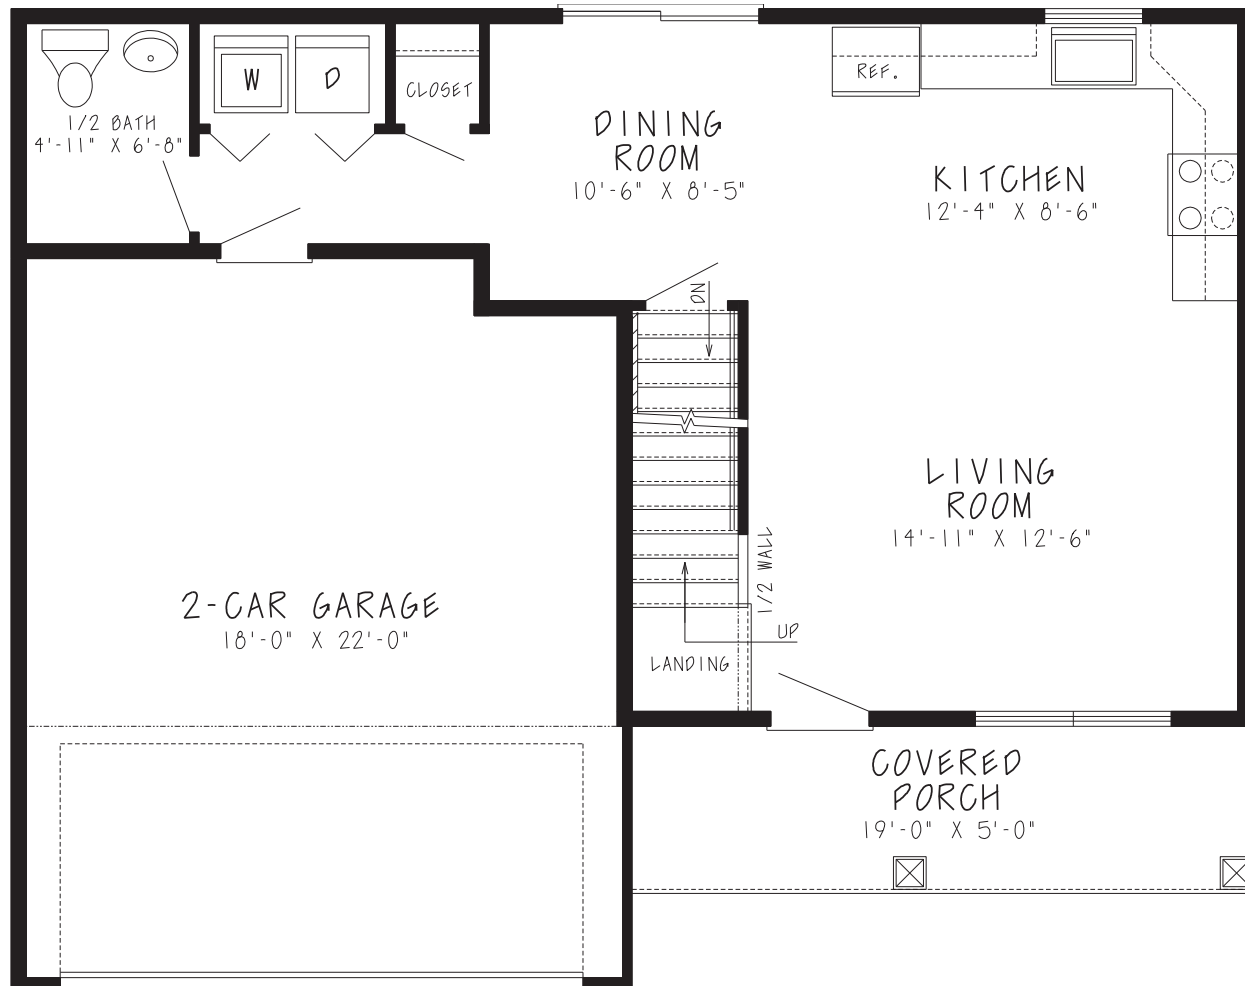

WOODS EDGE AT USHU CT.

THE WILLSON

Colonial Style Family Home
3 Bedrooms, 2.5 Bathrooms
1,414 sq. feet

The Van Alstyne
& Rousseau Team

Diane Van Alstyne: (518) 858-3218

Matt Rousseau: (518) 727-3108

PRIME PROPERTIES

BY DEGRAFF-BLOOM CUSTOM BUILDERS

WOODS EDGE AT USHU CT.

THE WILLSON

First Floor Master

578 sq. ft.

The plans and elevations shown may have items which are optional and not included the price shown. Square footages and room sizes are approximate.

Second Story Floor Plan

836 sq. ft.

The plans and elevations shown may have items which are optional and not included the price shown. Square footages and room sizes are approximate.

Please see site sales agents for any clarifications.