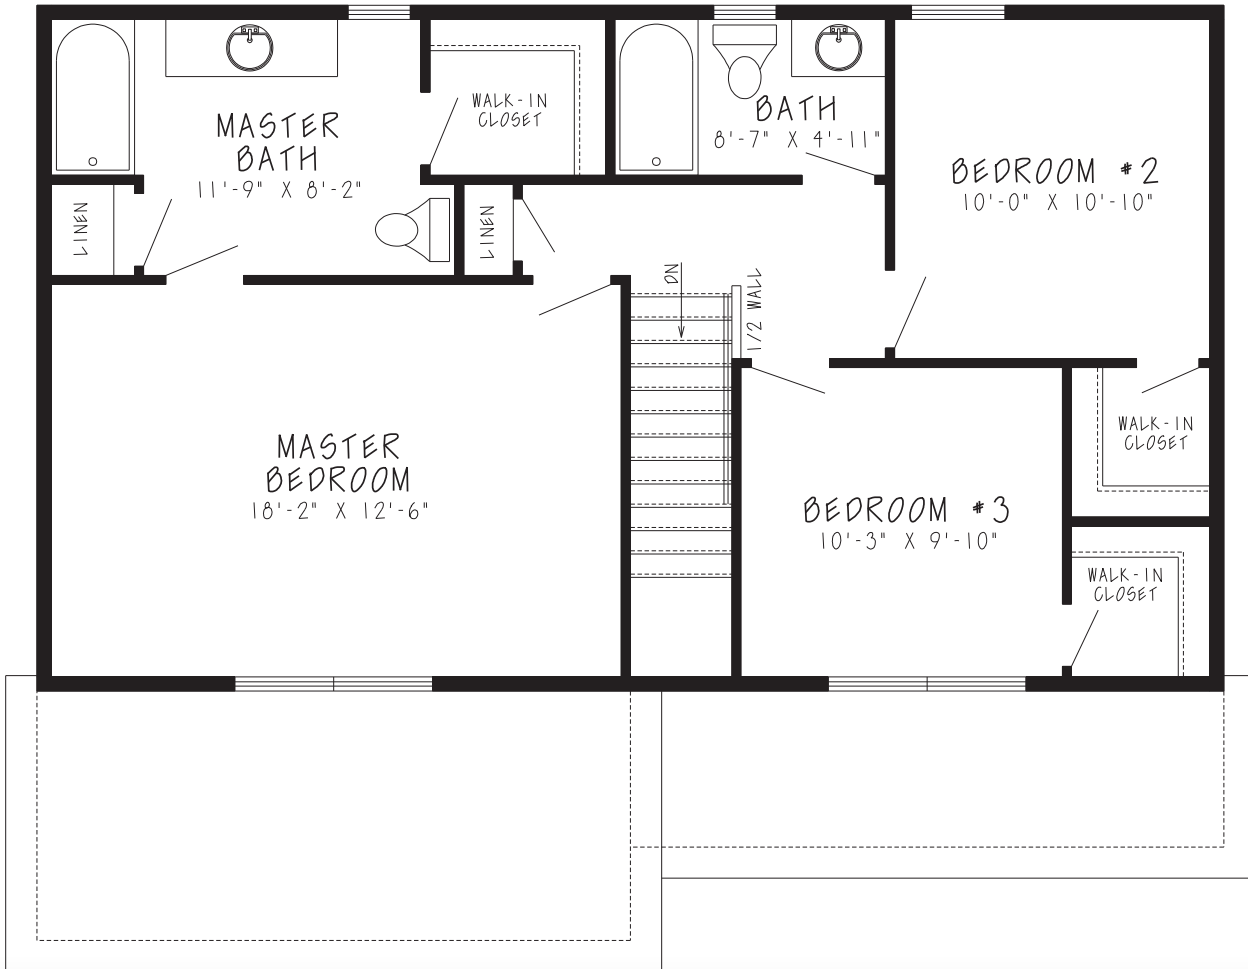

BY DEGRAFF-BLOOM CUSTOM BUILDERS

WOODS EDGE AT USHU CT.

THE WILLSON

First Floor Master

578 sq. ft.

The plans and elevations shown may have items which are optional and not included the price shown. Square footages and room sizes are approximate.

Second Story Floor Plan

836 sq. ft.

The plans and elevations shown may have items which are optional and not included the price shown. Square footages and room sizes are approximate.

Please see site sales agents for any clarifications.