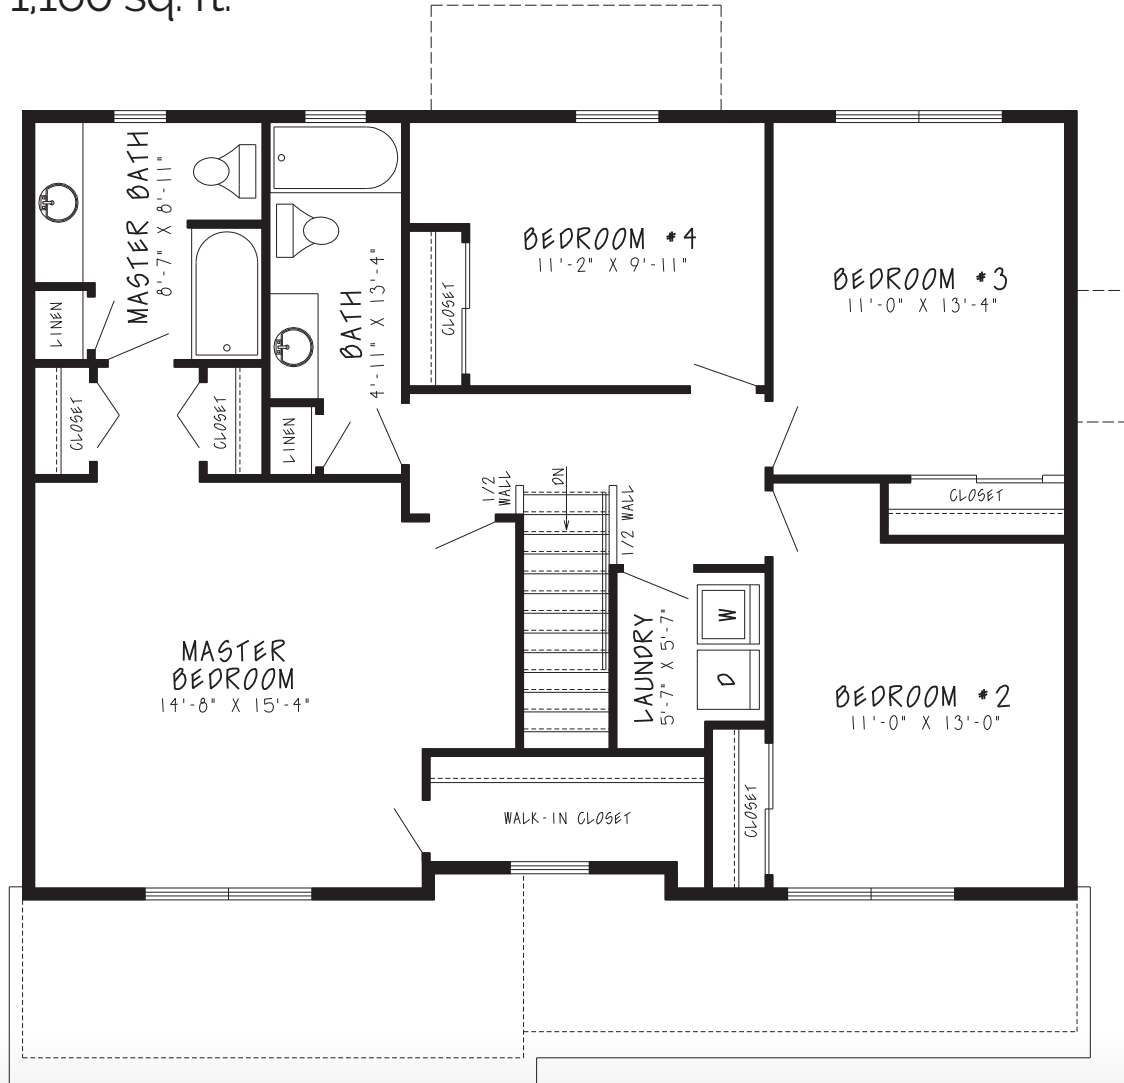

WOODS EDGE AT USHU CT.

THE WILLSON IV

Colonial Style Family Home
4 Bedrooms, 2.5 Bathrooms
2,091 sq. feet

The Van Alstyne
& Rousseau Team

Diane Van Alstyne: (518) 858-3218

Matt Rousseau: (518) 727-3108

PRIME PROPERTIES

BY DEGRAFF-BLOOM CUSTOM BUILDERS

WOODS EDGE AT USHU CT.

THE WILLSON IV

First Story Floor Plan

931 sq. ft.

The plans and elevations shown may have items which are optional and not included the price shown. Square footages and room sizes are approximate.

THE WILLSON IV

Second Story Floor Plan

1,160 sq. ft.

The plans and elevations shown may have items which are optional and not included the price shown. Square footages and room sizes are approximate.

Please see site sales agents for any clarifications.