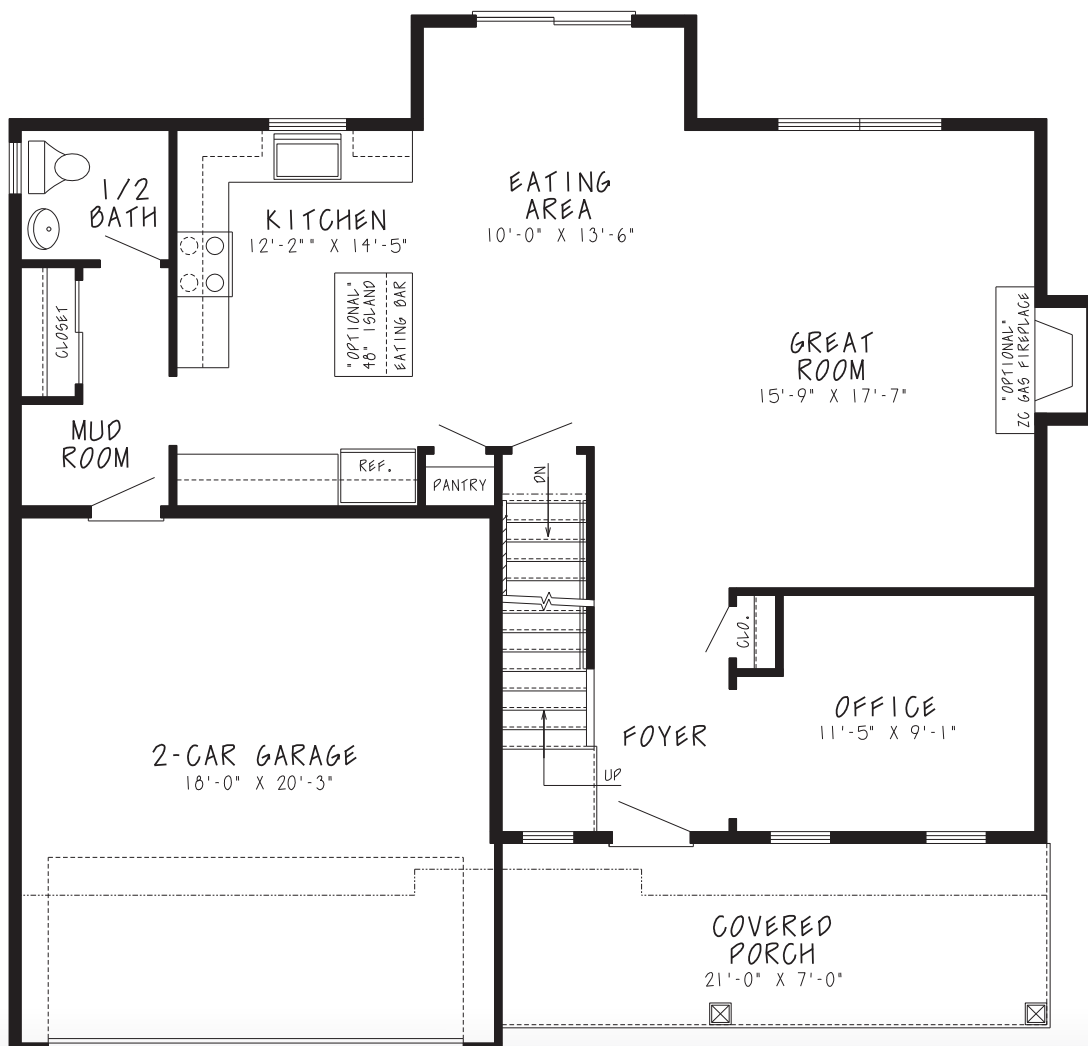

WOODS EDGE AT USHU CT.

THE WILLSON IV

Colonial Style Family Home
4 Bedrooms, 2.5 Bathrooms
2,091 sq. feet

The Van Alstyne
& Rousseau Team

Diane Van Alstyne: (518) 858-3218

Matt Rousseau: (518) 727-3108

PRIME PROPERTIES

BY DEGRAFF-BLOOM CUSTOM BUILDERS

WOODS EDGE AT USHU CT.

THE WILLSON IV

First Story Floor Plan

931 sq. ft.

The plans and elevations shown may have items which are optional and not included the price shown. Square footages and room sizes are approximate.

THE WILLSON IV

Second Story Floor Plan

1,160 sq. ft.

The plans and elevations shown may have items which are optional and not included the price shown. Square footages and room sizes are approximate.

Please see site sales agents for any clarifications.